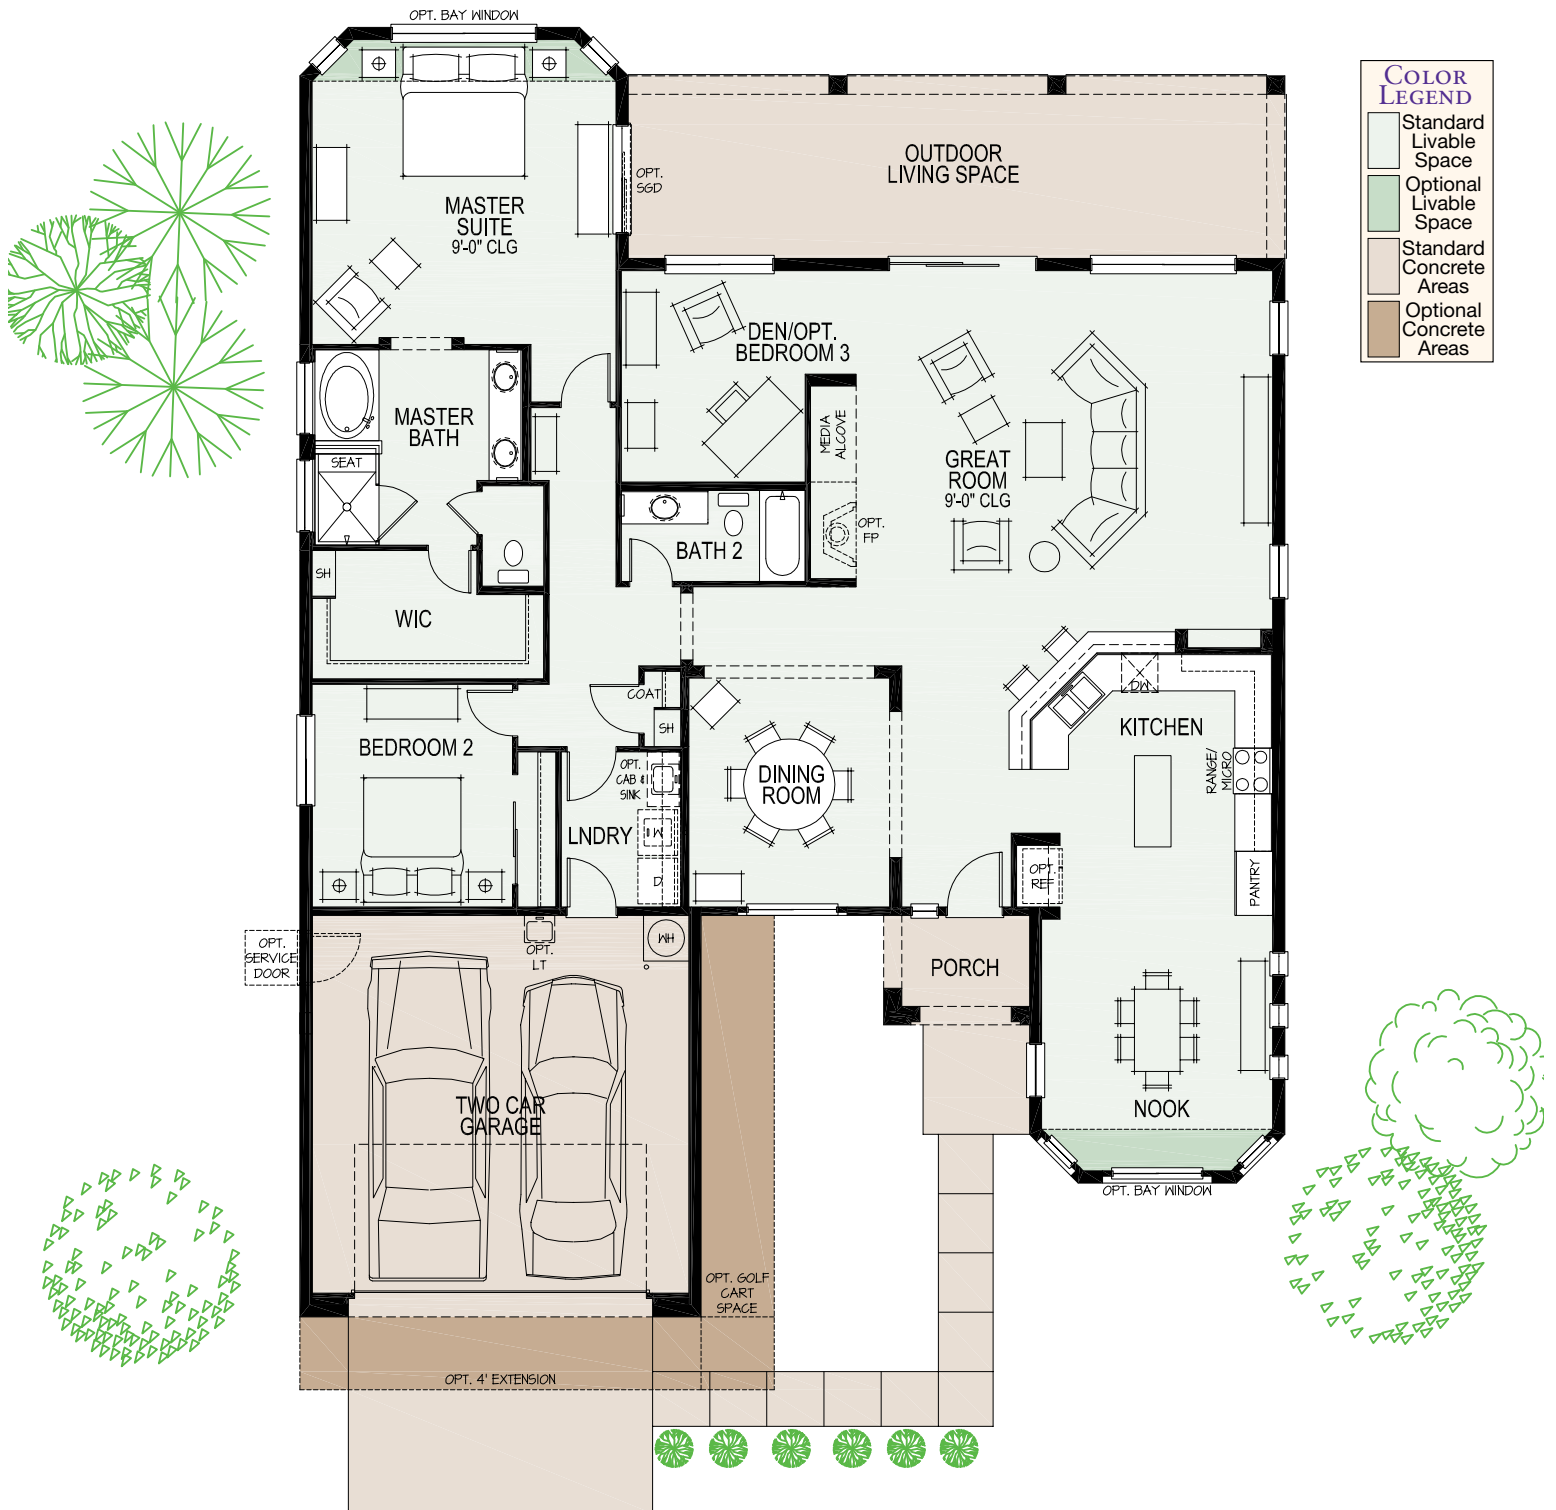

# Sorrento 2292

## FLOOR PLAN

### Premiere Series

- 2 Bedrooms • Den (Opt. 3rd Bedroom) • 2 Baths
- Dining Room • 2292 Sq. Ft. • Opt. Golf Cart Space

Information is subject to change without notice. Floorplans and renderings are artist's illustrations and are not to scale or intended to shown specific details. Illustrations may shown optional upgrades (e.g. garage door style), landscaping, hardscapes/retaining walls and other improvements or features which are not included. We reserve the right to discontinue or change specifications. Effective date 8/10. Please see Premiere Features page for additional model home and builder information.