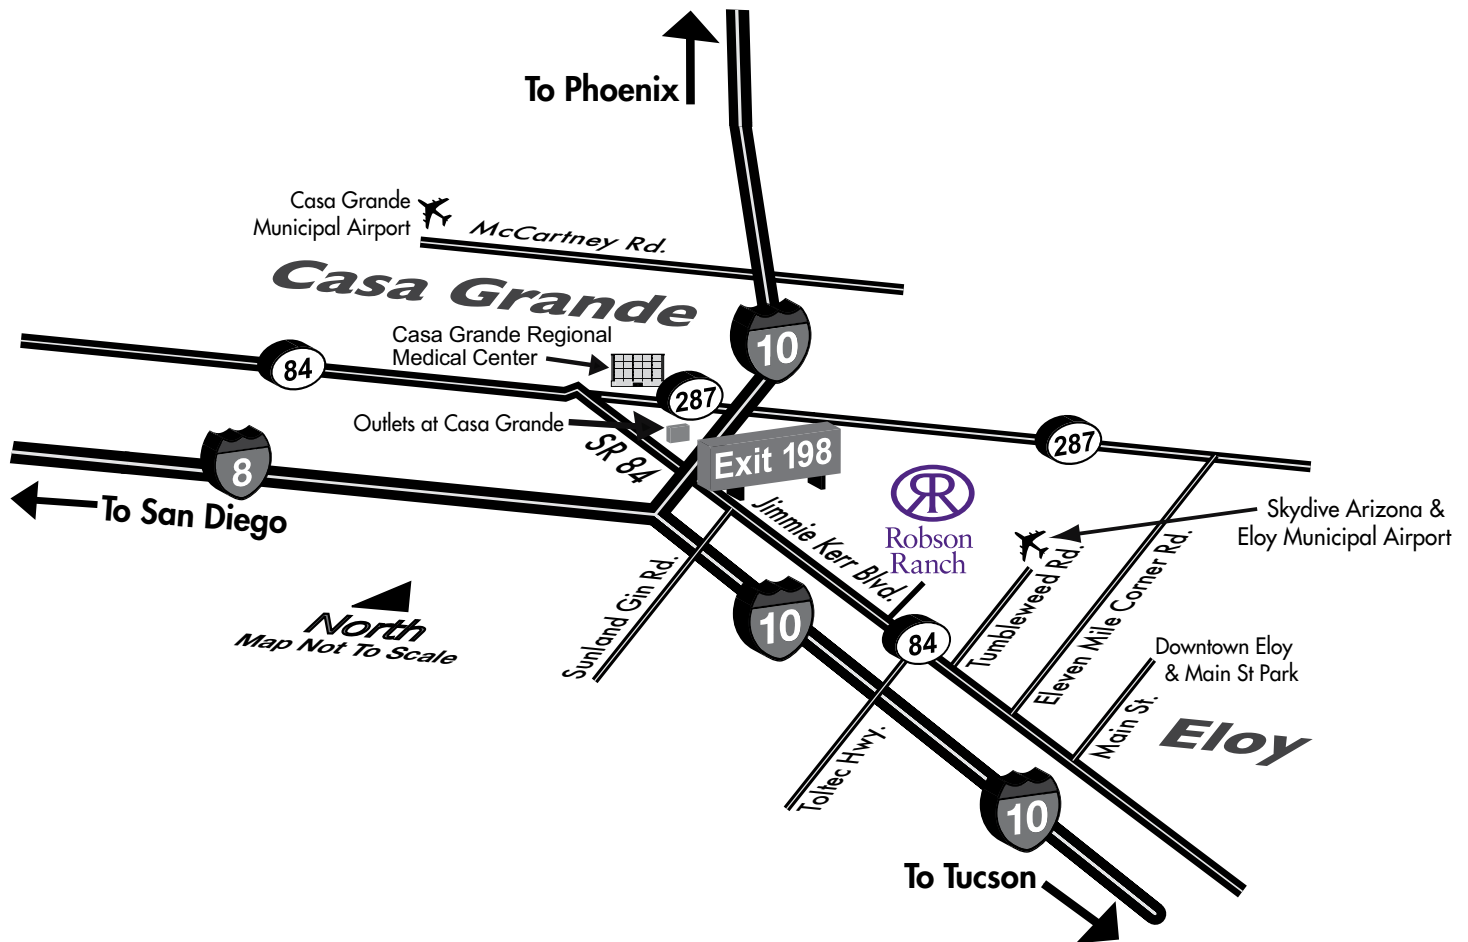

5687 N. Robson Blvd
 Eloy, AZ 85131
 Models Open Daily 9-6

1-800-770-7044
 520-426-3300

■ **Directions to Robson Ranch from Sky Harbor International Airport in Phoenix:**
 From the airport terminal proceed to 44th Street and turn right. Head South on 44th Street until you reach I-10 East exit (to Tucson). Travel approximately 46 miles on I-10 to exit 198 Jimmie Kerr Blvd. Take a left on Jimmie Kerr Blvd. and head East about 3 miles to the entrance. Follow signs to Model Village.