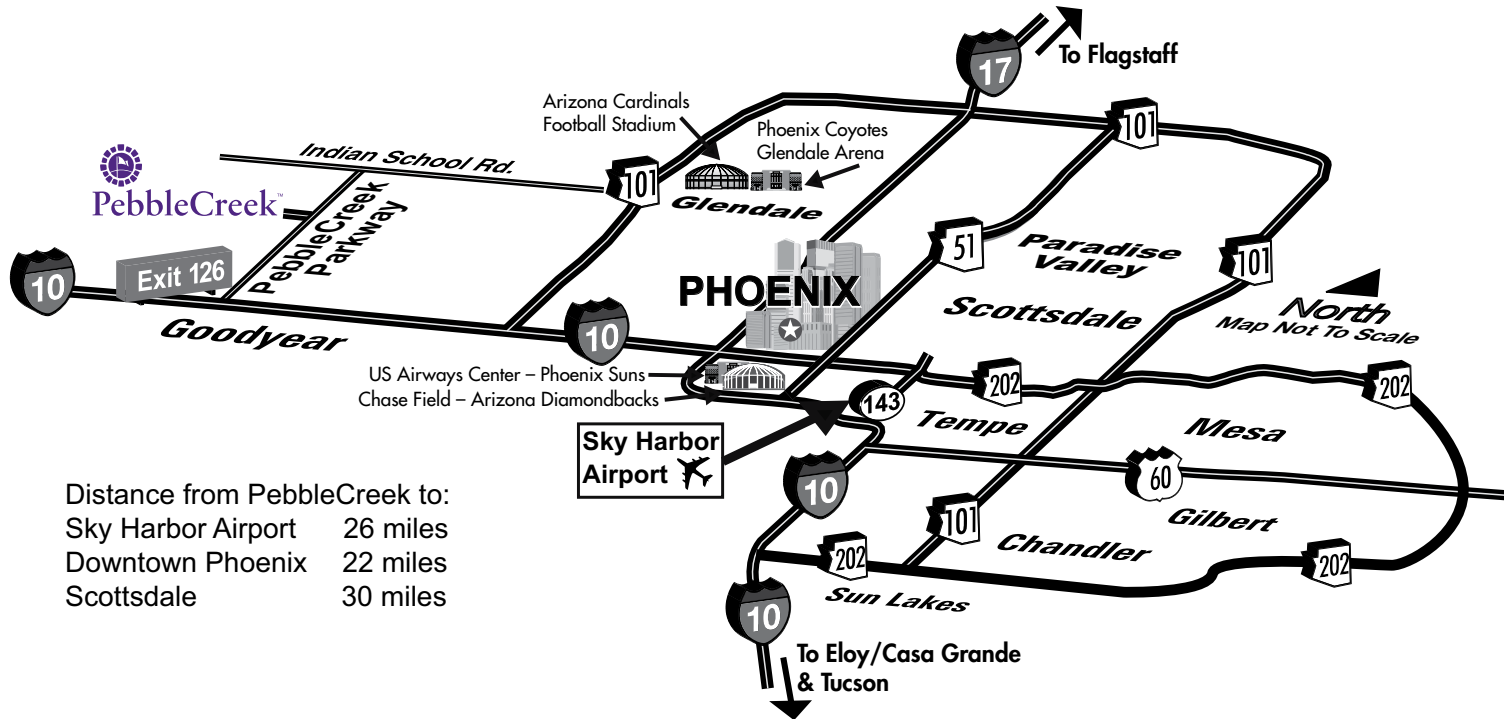

PebbleCreek™

A ROBSON RESORT COMMUNITY

DIRECTIONS TO PEBBLECREEK

3003 N. 164th Avenue
Goodyear, AZ 85395
Models Open Daily 9-6

800-795-4663
623-935-6700

For more accurate GPS Map directions please use the following Address: 15800 Clubhouse Dr.
Goodyear, AZ 85395

■ Directions to PebbleCreek from Sky Harbor International Airport in Phoenix:

Exit and follow signs to I-10 West. Proceed on I-10 West through the city until you reach Exit 126, PebbleCreek/Estrella Parkway. Exit, drive North (right) for about 2 miles. Follow “New Models” signs until you reach West Clubhouse Drive, turn left. Approximately 26 miles from Sky Harbor Airport.

■ Directions to PebbleCreek from From California:

Head East on Interstate I-10 to Exit 126, PebbleCreek/Estrella Parkway. Exit, drive North (left) for about 2 miles. Follow “New Models” signs until you reach West Clubhouse Drive, turn left.