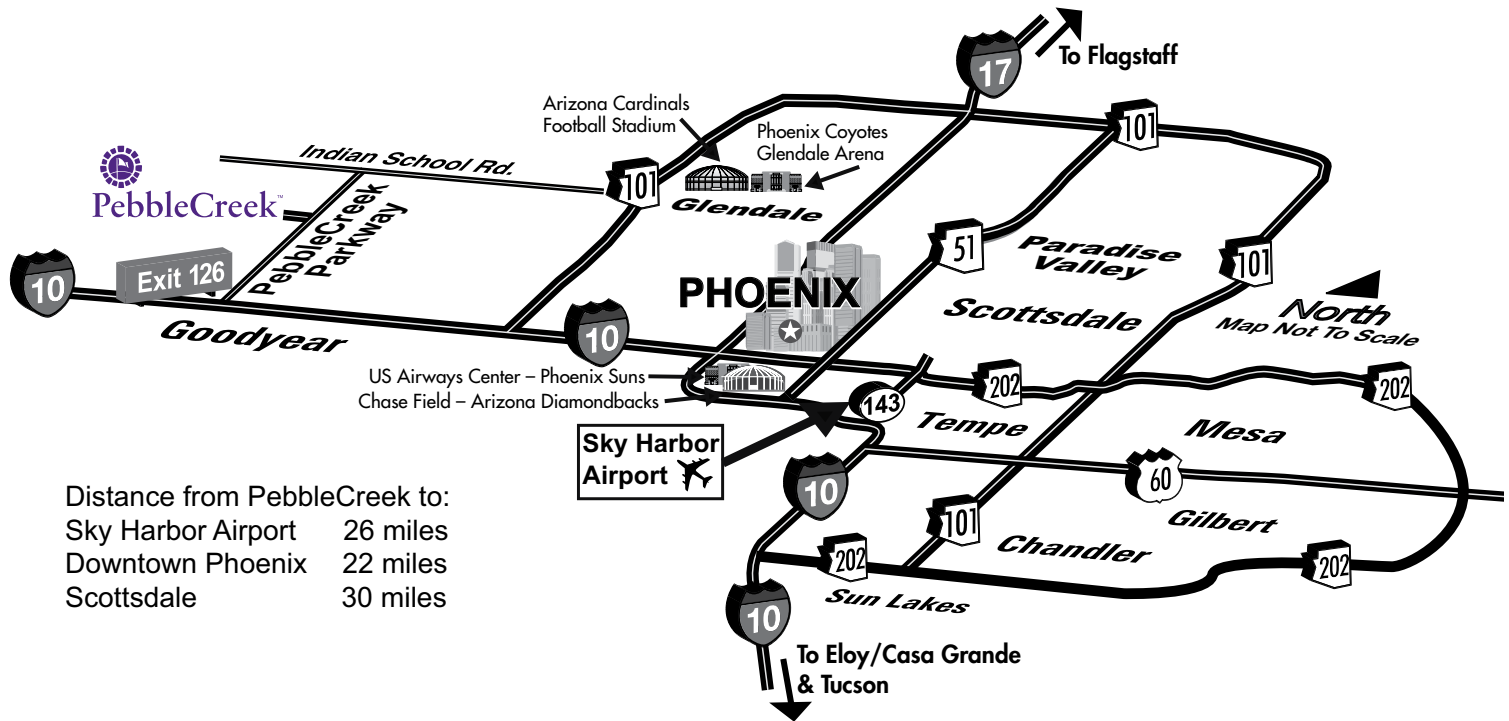

Directions to PebbleCreek

3003 N. 164th Avenue
Goodyear, AZ 85395
Models Open Daily 9-6

800-795-4663
623-935-6700

Distance from PebbleCreek to:
Sky Harbor Airport 26 miles
Downtown Phoenix 22 miles
Scottsdale 30 miles

■ Directions to PebbleCreek from Sky Harbor International Airport in Phoenix:

Exit and follow signs to I-10 West. Proceed on I-10 West through the city until you reach Exit 126, PebbleCreek/Estrella Parkway. Exit, drive North (right) for about 2 miles. Follow “New Models” signs until you reach West Clubhouse Drive, turn left. Approximately 26 miles from Sky Harbor Airport.

■ Directions to PebbleCreek from From California:

Head East on Interstate I-10 to Exit 126, PebbleCreek/Estrella Parkway. Exit, drive North (left) for about 2 miles. Follow “New Models” signs until you reach West Clubhouse Drive, turn left.