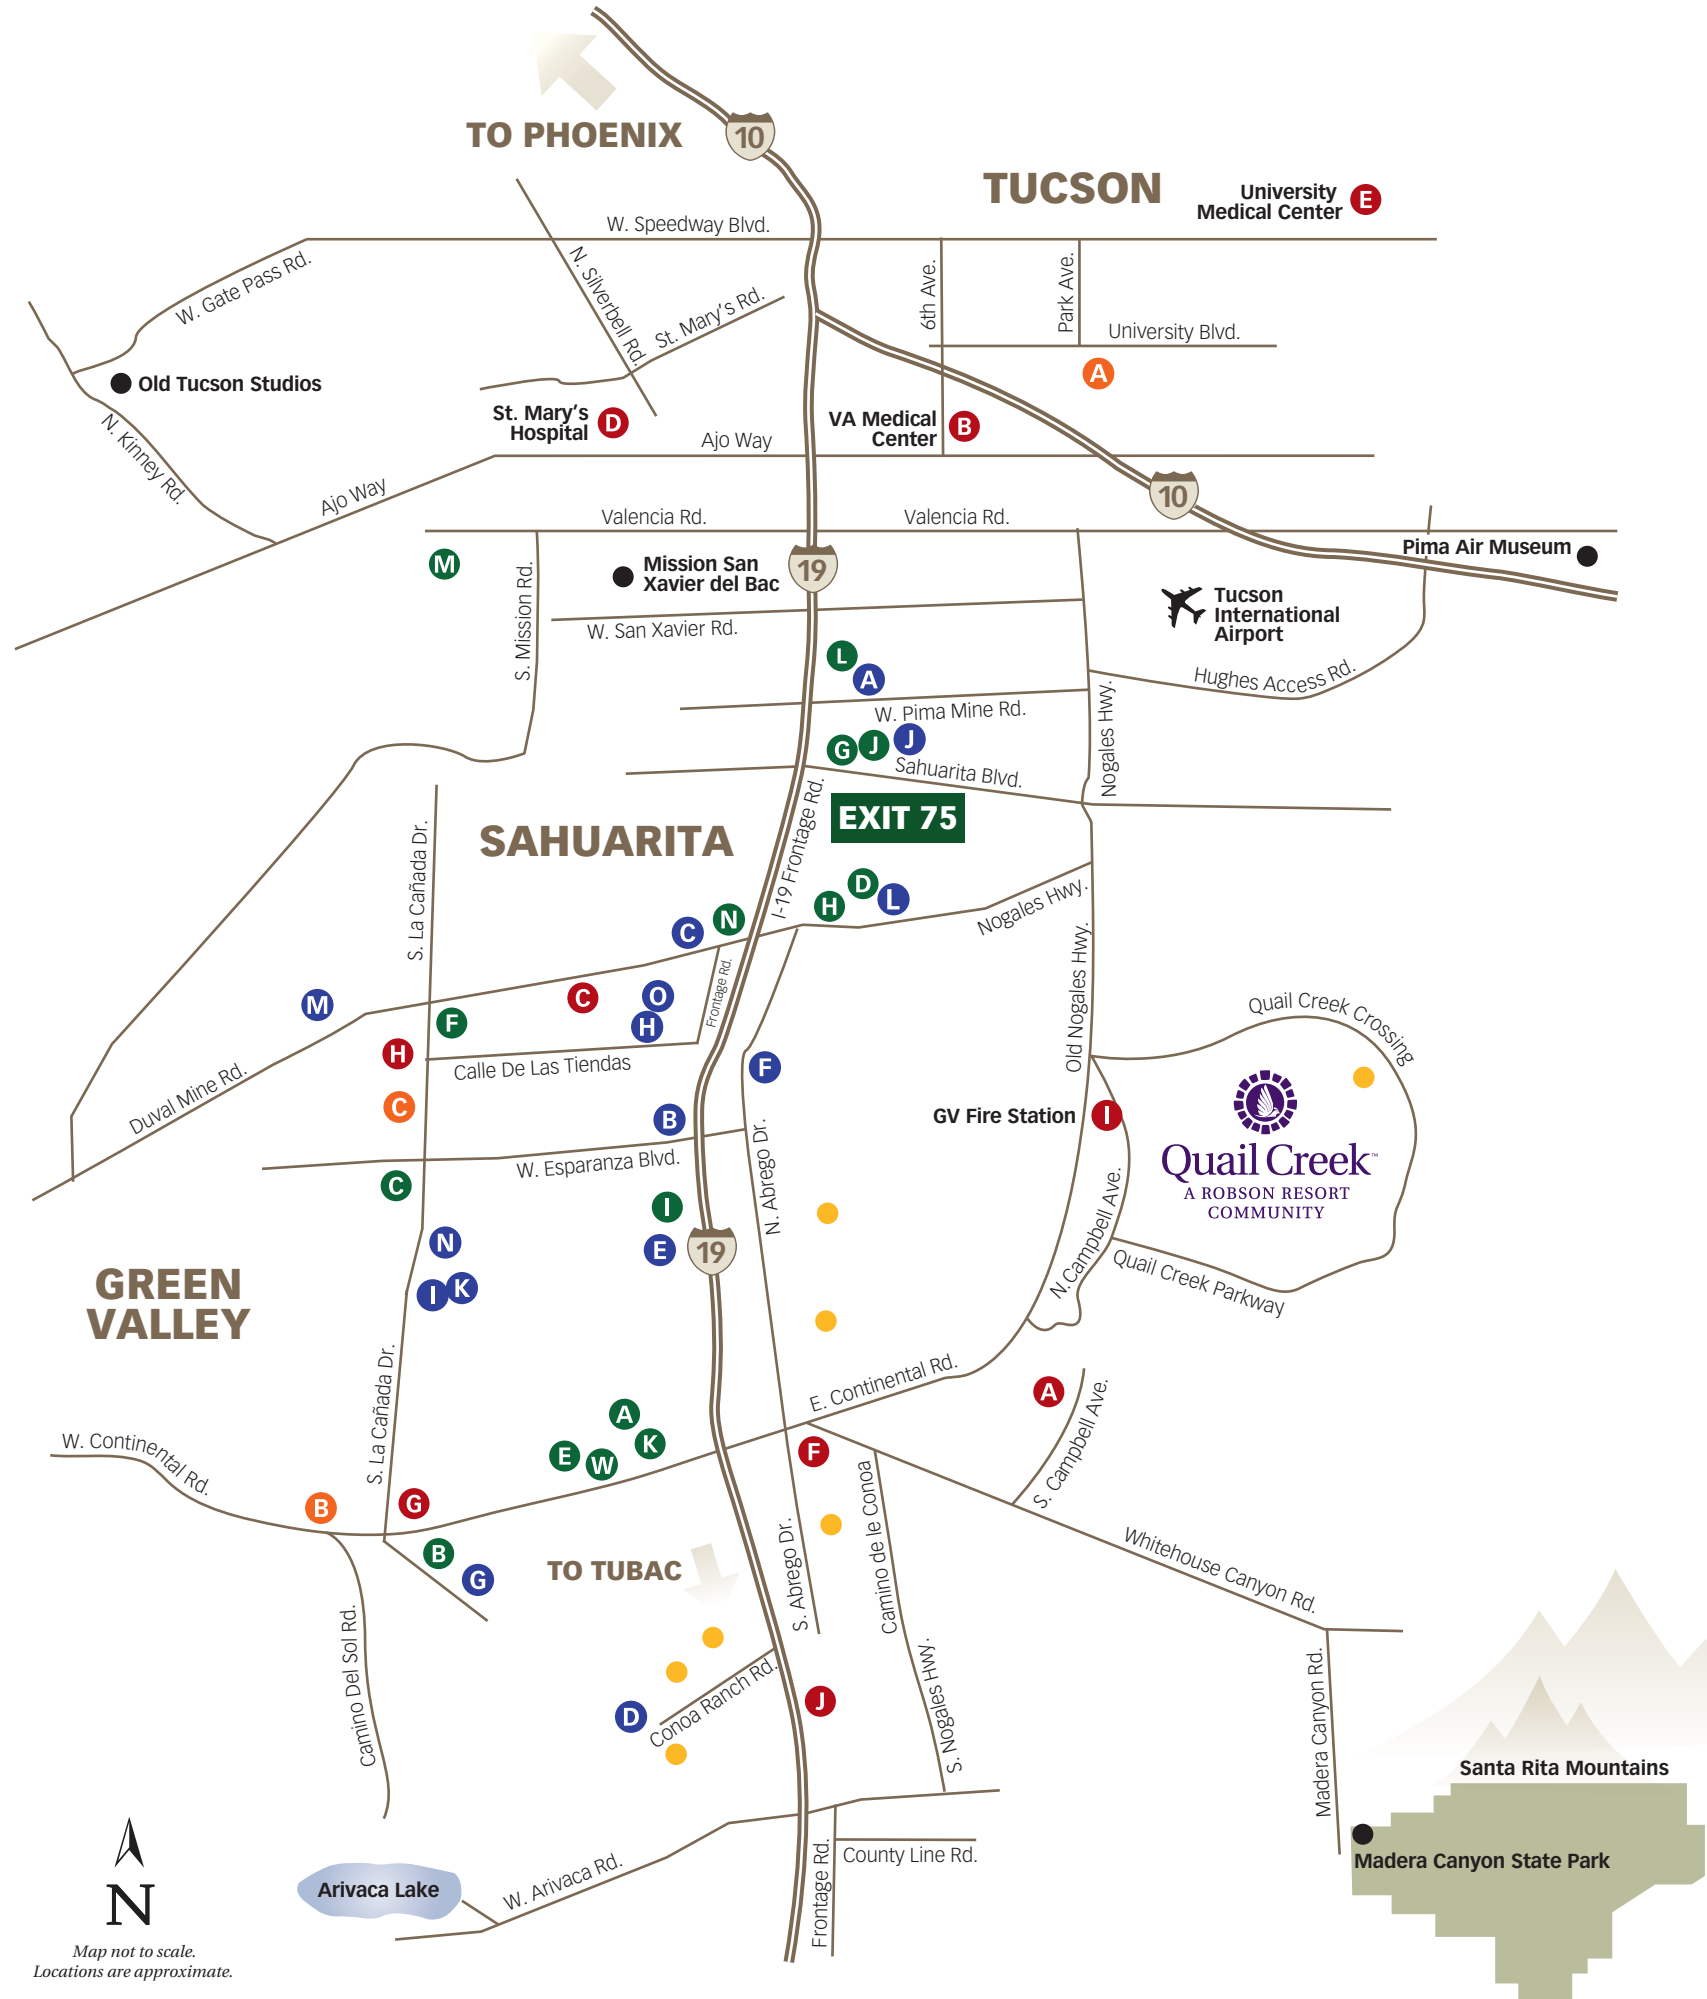

Restaurants

- A** Agave at Desert Diamond Casino 10.16 Miles
- B** Arizona Family Restaurant 5.95 Miles
- C** El Patio Mexican Restaurant 7.5 Miles
- D** Grill on the Green 10.5 Miles
- E** La Placita Mexican Food 7.6 Miles
- F** Lavender Restaurant 8.7 Miles
- G** Los Agaves Mexican Restaurant 6.66 Miles
- H** Manuel's Mexican Restaurant 5.93 Miles
- I** Old Chicago Deli 6.33 Miles
- J** Pub 1922 Sports Bar 8.6 Miles
- K** Trattoria Ragazzi Italian 6.33 Miles
- L** Twist & Shout 6.7 Miles
- M** Two Girls Pizzeria 7.4 Miles
- N** 19th Hole Bar & Grill 6.8 Miles
- O** Coach's All American Bar & Grill 5.82 Miles

Additional Restaurants

[all located within 7 miles of Quail Creek - Not listed on map]

- Arby's
- Asian Sky
- Burger King
- China View
- Denny's
- Greens Restaurant
- Jerry Bobs
- Mac's Pub & Patio
- Mama's Hawaiian BBQ
- Mama's Kitchen
- Marti's Bistro
- McDonald's
- Mountain View Cafe & Bakery
- Panda House
- Papa Murphy's Pizza
- Pizza Hut
- Posada Java
- Rigoberto's Mexican Restaurant
- Rise
- Saigon Flavor
- San Ignacio Coyote Grill
- Starbucks
- Subway Sandwiches
- Taco Bell
- The Olives Bistro
- Triple Play

Shopping & Entertainment

- A** CVS Pharmacy 4.85 Miles
- B** Walgreens (Continental Rd.) 4.89 Miles
- C** Walgreens (Esperanza Blvd.) 6.2 Miles
- D** Walgreens (S. Nogales Hwy.) 4.76 Miles
- E** Safeway Grocery (Continental Rd.) 4.78 Miles
- F** Safeway Grocery (Duval Mine Rd.) 5.84 Miles
- G** Fry's Marketplace 7.15 Miles/
- H** Walmart Super Center 5.17 Miles
- I** Green Valley Village 5.95 Miles
- J** Rancho Sahuarita Market Place 6.67 Miles
- K** Continental Shopping Plaza 4.93 Miles
- L** Desert Diamond Casino 10.16 Miles
- M** Casino del Sol 26.66 Miles
- N** Desert Sky Cinema 5.24 Miles