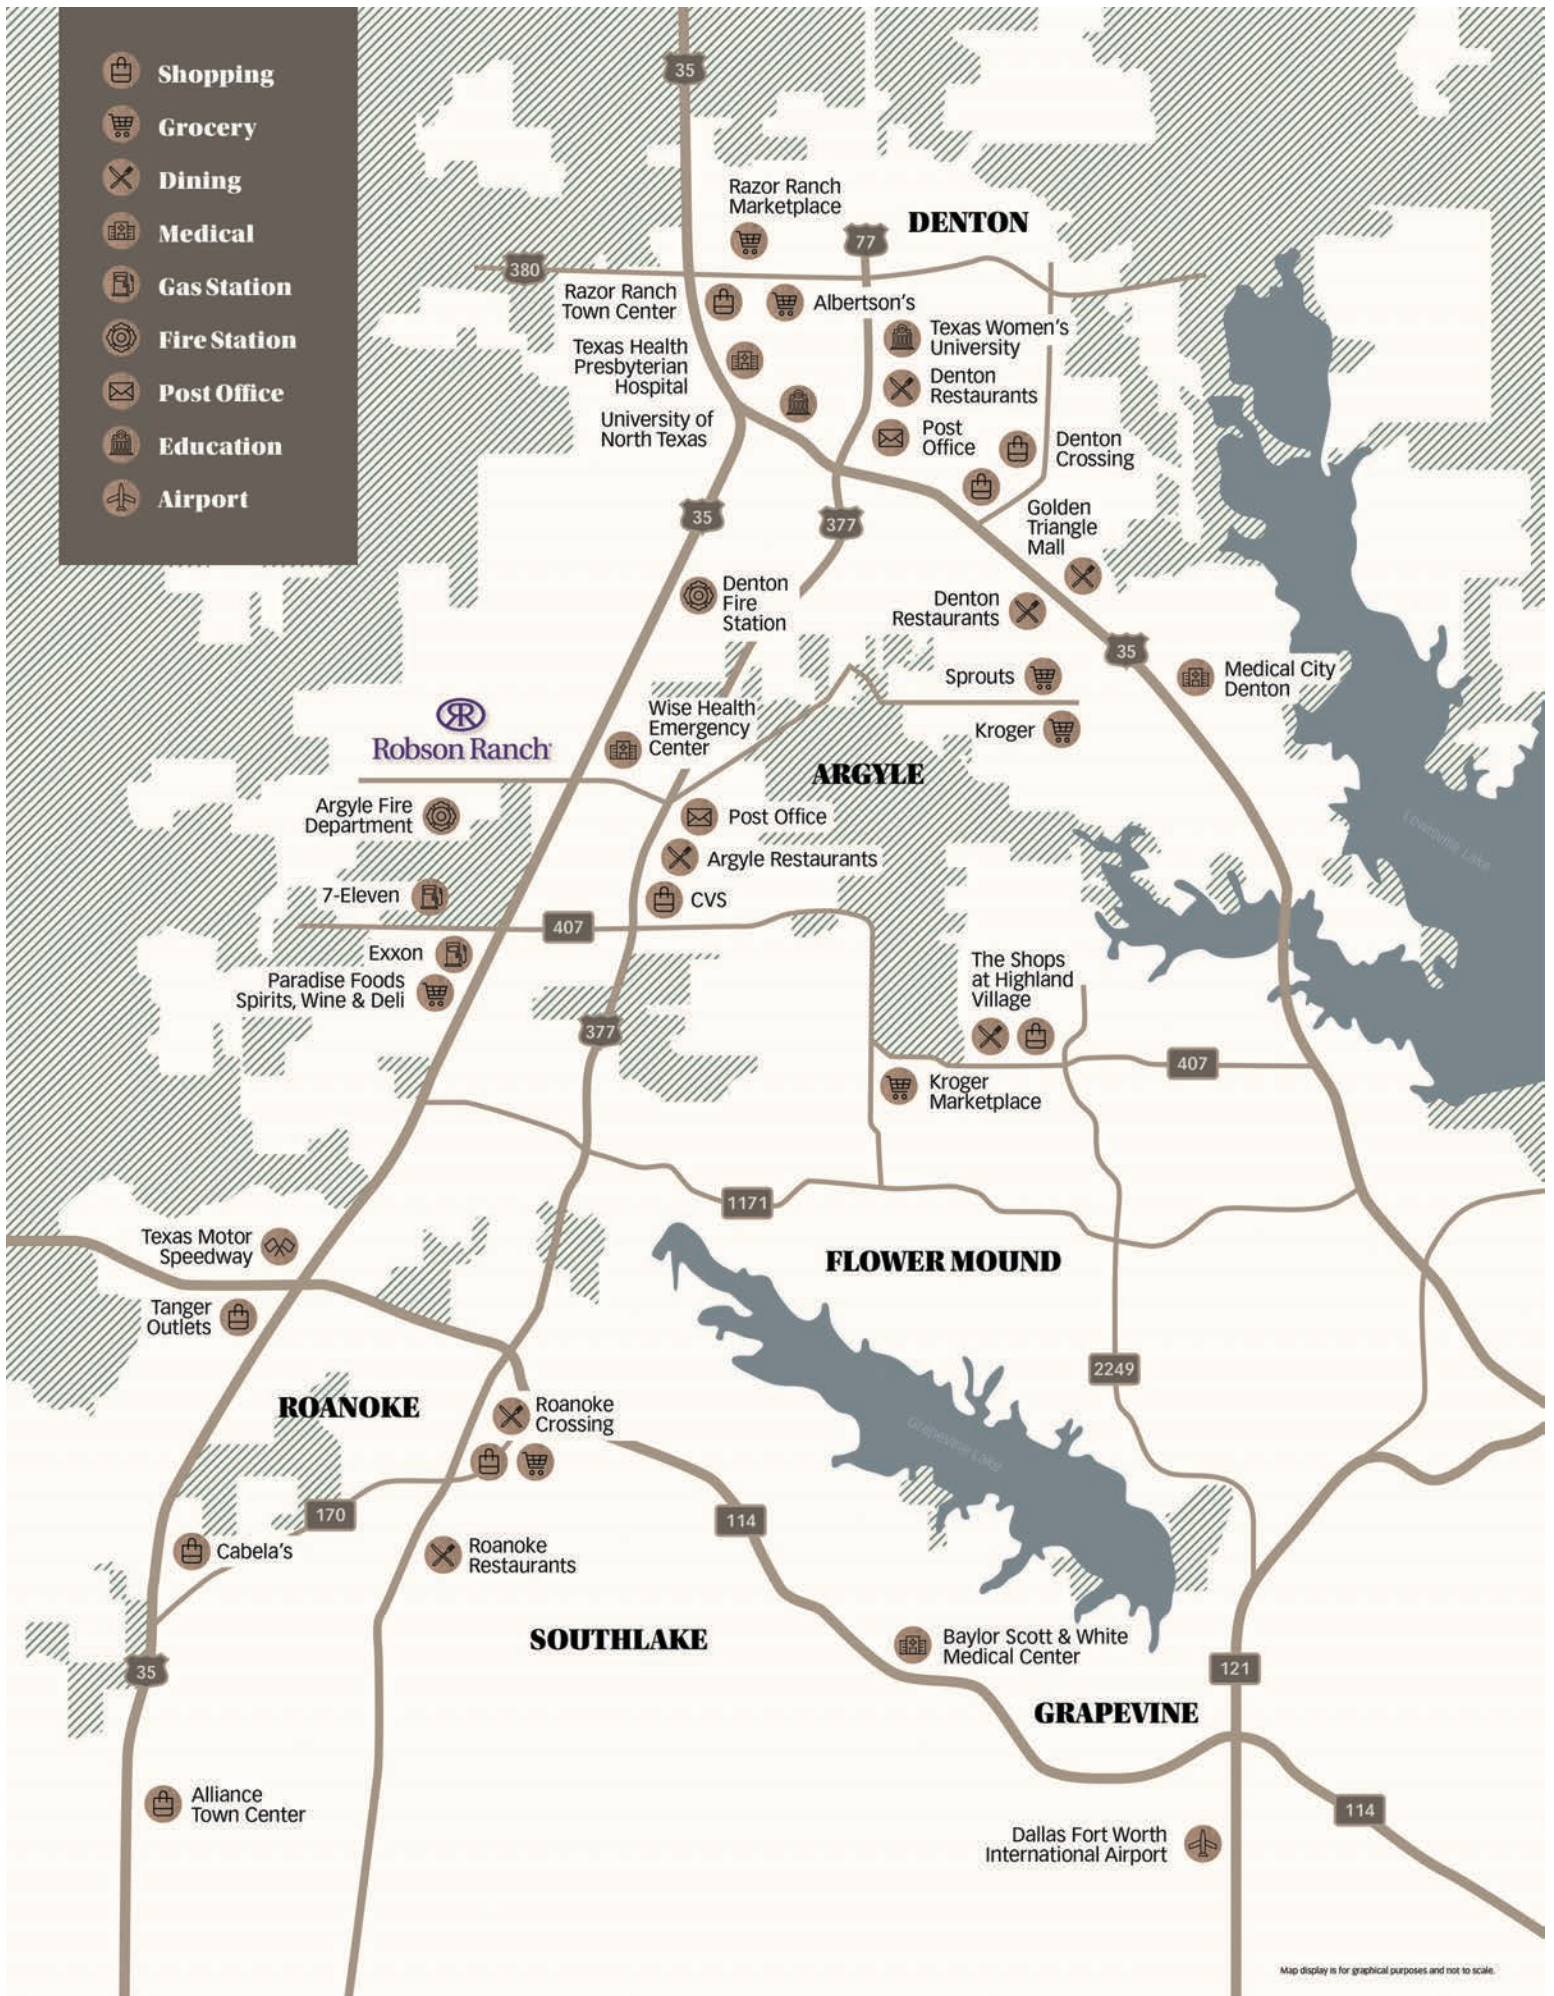

- Shopping
- Grocery
- Dining
- Medical
- Gas Station
- Fire Station
- Post Office
- Education
- Airport