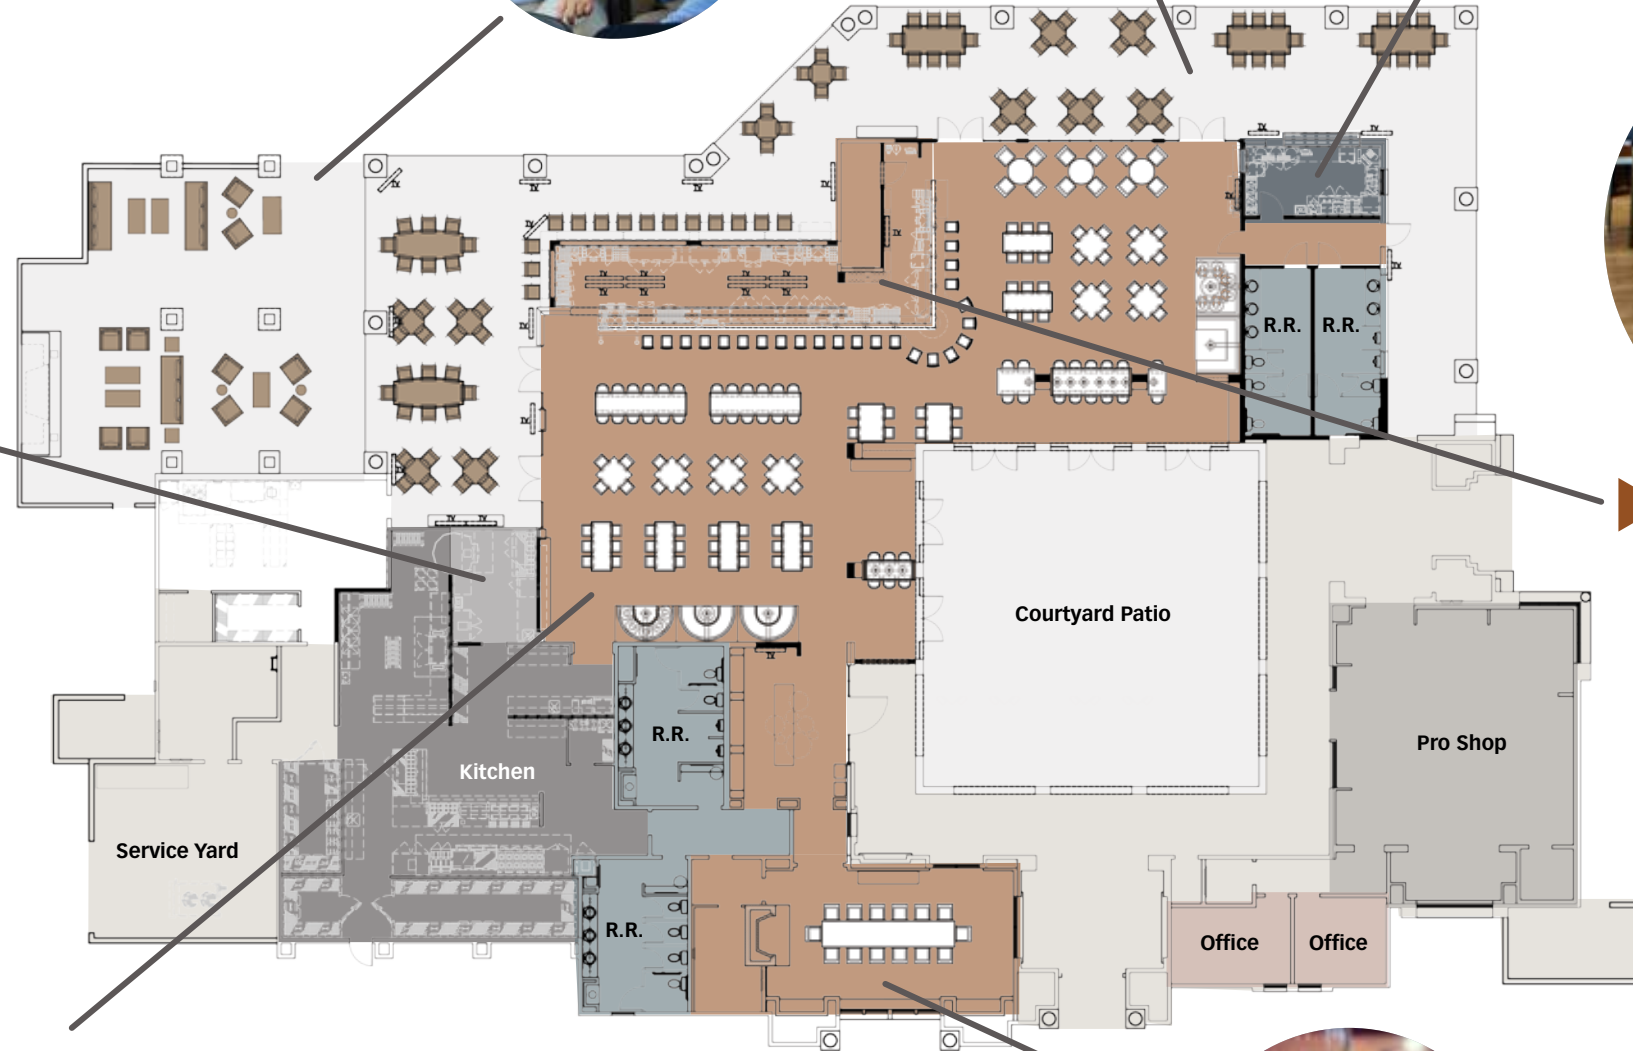

# PROPOSED EXPANSION/RENOVATION

Designed as a mixed-use space, the remodel and expansion of the PebbleCreek Restaurant, Bar & Patio, upon completion, will unite the dining spaces creating an open and energized space for residents and guests alike. The overall theme of the remodel/expansion will be a blend of modern and traditional design elements utilizing warm neutrals as the color palette.

### COFFEE/SNACK BAR

The Coffee/Snack Bar will be open to residents and golfers for early morning service.

### INDOOR/ OUTDOOR BAR

The bar area will be the central focus uniting the interior bar and dining with the outdoor bar and patios to the north and the west. Bar seating will be expanded significantly with this renovation.