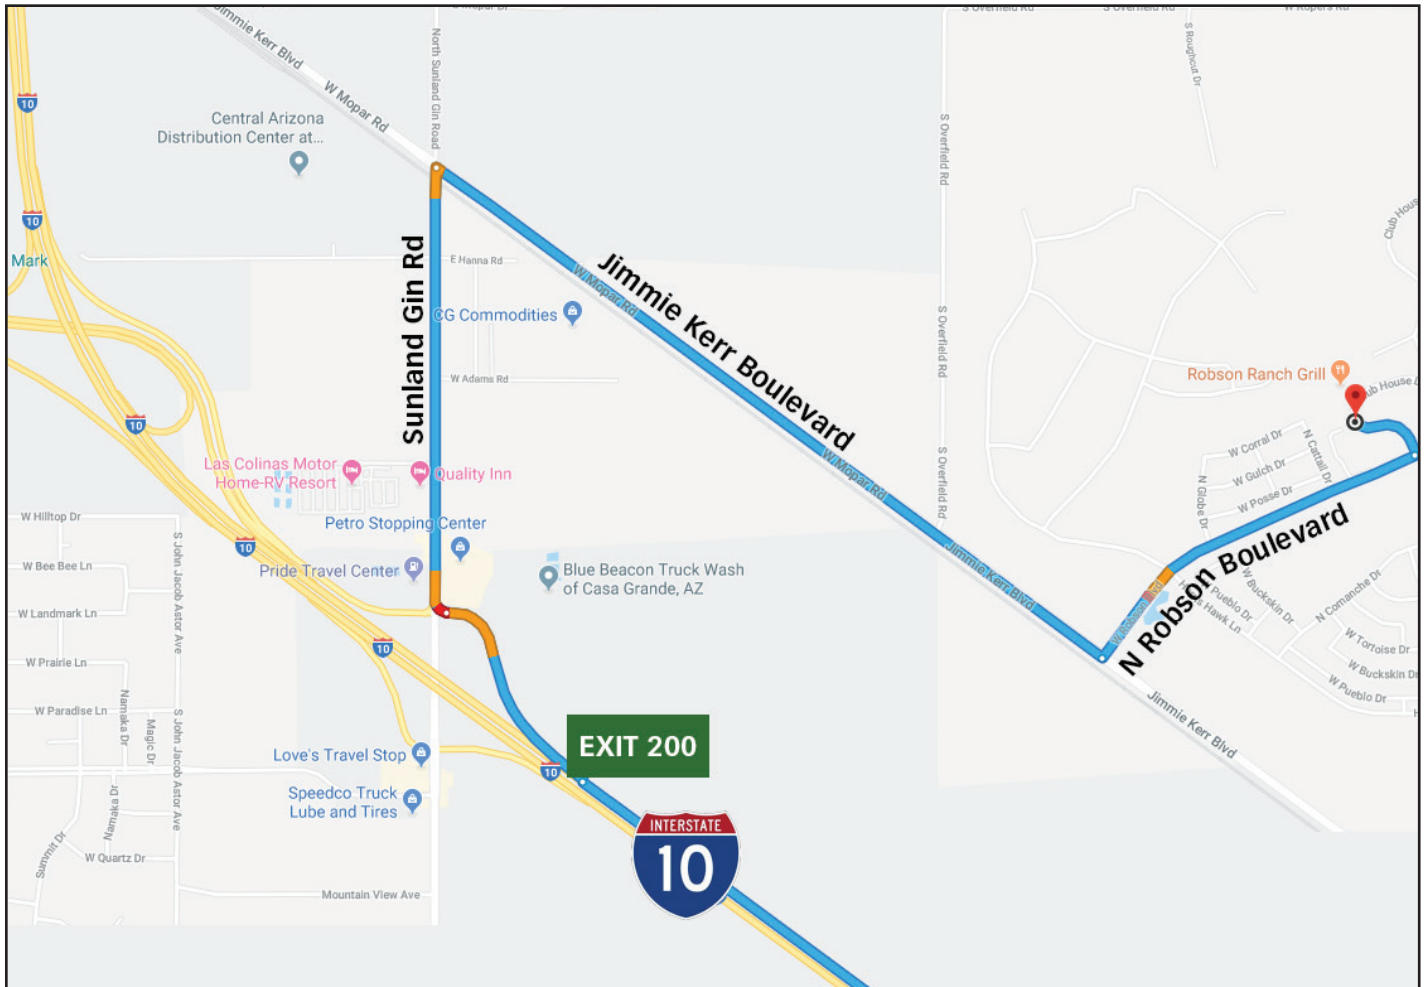

I-10 Highway Exit 198 Closure From Tucson

I-10 Highway Exit 198 Closure From Tucson

From I-10W, take Exit 200

Turn right onto Sunland Gin Road

Turn right onto AZ-84/W Jimmie Kerr Boulevard

Turn left onto N Robson Boulevard –

Robson Ranch entrance

5687 N. Robson Blvd, Eloy, AZ 85131
800-770-7044 | 520-426-3300