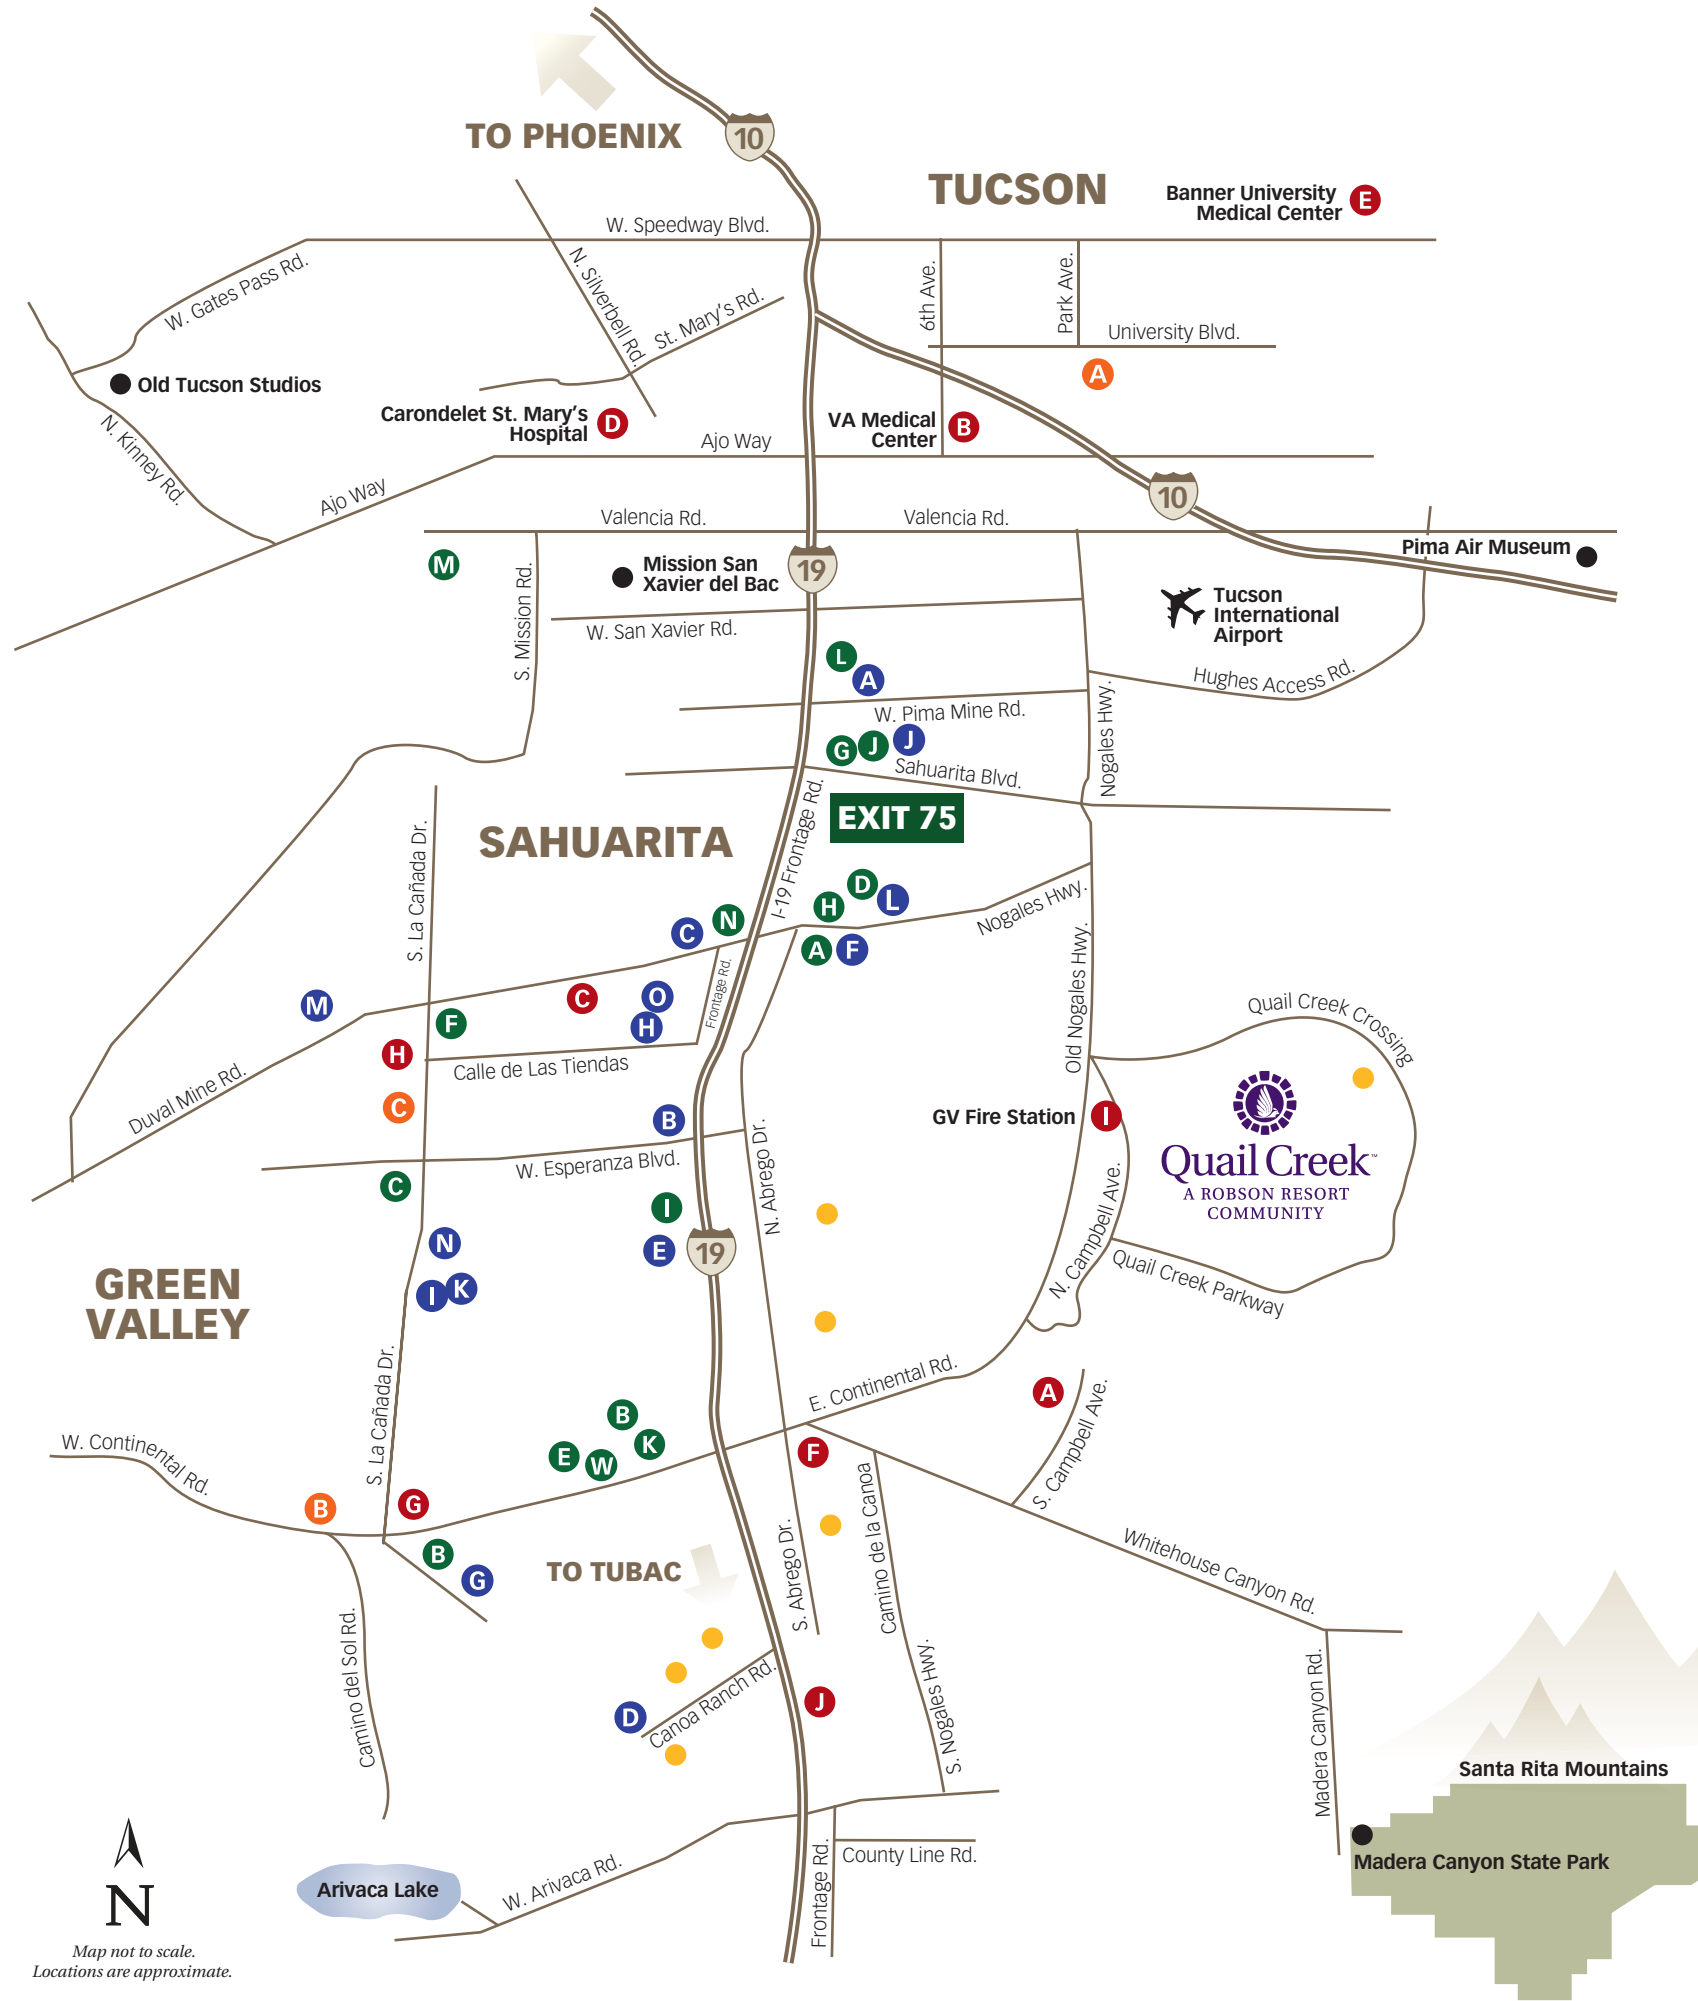

# AREA MAP

- Restaurants**
- A** Agave at Desert Diamond Casino 10.16 Miles
  - B** Arizona Family Restaurant 5.95 Miles
  - C** El Patio Mexican Restaurant 7.5 Miles
  - D** Grill on the Green 10.5 Miles
  - E** La Placita Bar & Grill 7.6 Miles
  - F** Mod Pizza 8.7 Miles
  - G** Los Agaves Restaurant 6.66 Miles
  - H** Manuel's Mexican Restaurant 5.93 Miles
  - I** Old Chicago Deli 6.33 Miles
  - J** Pub 1922 8.6 Miles
  - K** Trattoria Ragazzi Italian 6.33 Miles
  - L** Twist & Shout 6.7 Miles
  - M** Two Girls Pizzeria 7.4 Miles
  - N** 19th Hole Bar & Grille 6.8 Miles
  - O** Coach's All American Bar & Grill 5.82 Miles

- Additional Restaurants**  
[all located within 7 miles of Quail Creek - Not listed on map]

- Arby's
- Burger King
- Carne Y Vino
- China View
- Denny's
- Greens Restaurant
- Jerry Bobs
- Mama's Hawaiian BBQ
- Mama's Kitchen
- Marti's Bistro
- McDonald's
- Mountain View Cafe & Bakery
- Panda House
- Papa Murphy's Pizza
- Pizza Hut
- Posada Java
- Rigoberto's Mexican Restaurant
- Rise
- Saigon Flavor
- San Ignacio Coyote Grill
- Starbucks
- Subway Sandwiches
- Taco Bell
- The Olives Bistro
- Triple Play

- Shopping & Entertainment**
- A** Sprouts, PetSmart, T.J. Maxx 5.8 Miles
  - B** CVS Pharmacy 4.85 Miles
  - C** Walgreens (Esperanza Blvd.) 6.2 Miles
  - D** Walgreens (S. Nogales Hwy.) 4.76 Miles
  - E** Safeway Grocery (Continental Rd.) 4.78 Miles
  - F** Safeway Grocery (Duval Mine Rd.) 5.84 Miles
  - G** Fry's Marketplace 7.15 Miles/
  - H** Walmart Super Center 5.17 Miles
  - I** Green Valley Village 5.95 Miles
  - J** Rancho Sahuarita Market Place 6.67 Miles
  - K** Continental Shopping Plaza 4.93 Miles
  - L** Desert Diamond Casino 10.16 Miles
  - M** Casino del Sol 26.66 Miles
  - N** Desert Sky Cinema 5.24 Miles